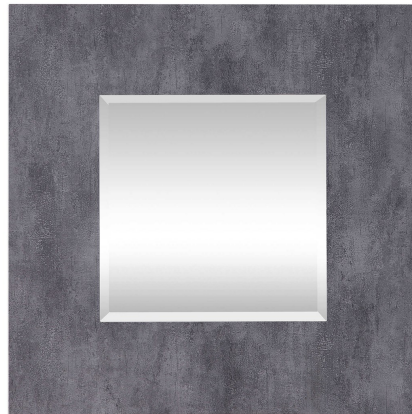

HONORMILL

NEED ASSISTANCE OR CUSTOM QUOTE? CALL: 212-560-5977 www.HONORMILL.com

Rohan Square Mirror

\$310.00

Description

This square, industrial style mirror is constructed with a thick, solid pine wood frame finished in a weathered iron look that includes silver and dark gray hues. The mirror is surrounded by a generous 1 1/4" bevel.

Additional Information

SKU	#09468
Dimensions	37 w x 37 h x 2 d (in)