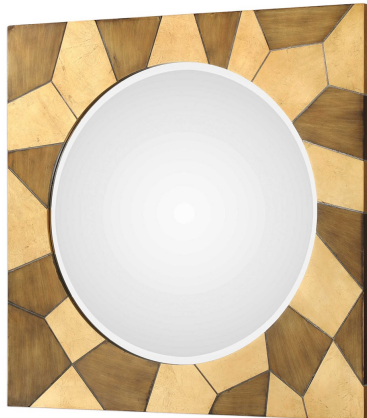

HONORMILL

NEED ASSISTANCE OR CUSTOM QUOTE? CALL: 212-560-5977 www.HONORMILL.com

Ussana Square Mirror

\$425.00

Description

This solid wood frame features grooved out asymmetrical patterns, finished in an alternating brushed bronze and metallic gold leaf. Mirror features a generous 1 1/4" bevel.

Additional Information

SKU	#09384
Dimensions	36 w x 36 h x 3 d (in)