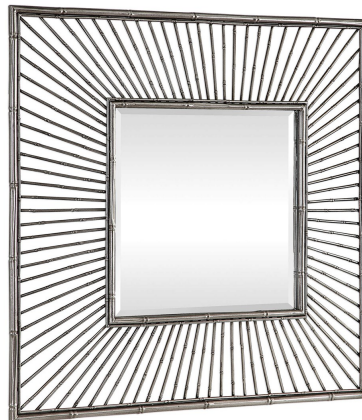

## Anji Square Mirror

\$598.00

### Description

This iron frame features a faux bamboo look, finished in a metallic silver accented with a subtle burnished glaze. Mirror features a generous 1 1/4" bevel.

## Additional Information

SKU	#09391
Dimensions	39 w x 39 h x 3 d (in)