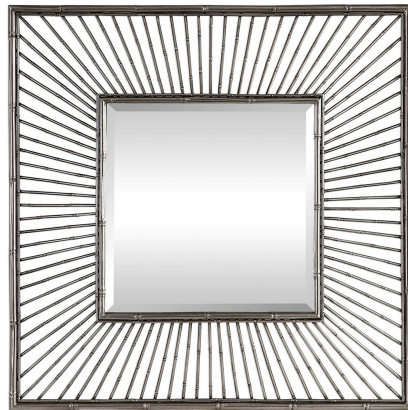

## Anji Square Mirror

\$598.00

### Description

This iron frame features a faux bamboo look, finished in a metallic silver accented with a subtle burnished glaze. Mirror features a generous 1 1/4" bevel.

## Additional Information

SKU	#09391
Dimensions	39 w x 39 h x 3 d (in)