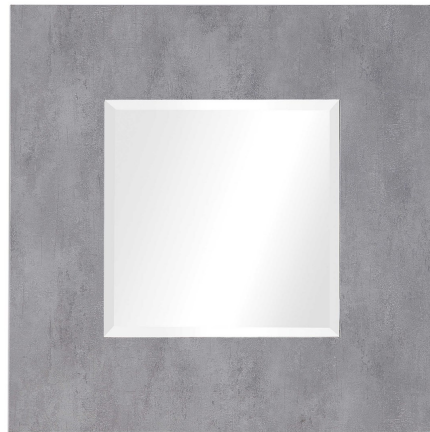

HONORMILL

NEED ASSISTANCE OR CUSTOM QUOTE? CALL: 212-560-5977 www.HONORMILL.com

Rohan Light Square Mirror

\$310.00

Description

This square, industrial style mirror is constructed with a thick, solid pine wood frame finished in a weathered light gray stone look. The mirror is surrounded by a generous 1 1/4" bevel.

Additional Information

SKU	#09471
Dimensions	37 w x 37 h x 2 d (in)