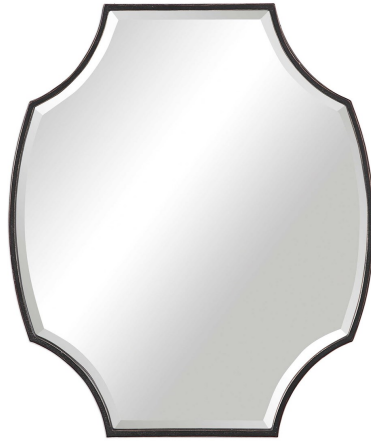

### Description

This unique metal mirror features scalloped corner detailing, finished in a dark rustic bronze with gold highlights and an aged gray wash. A considerable 1 1/4" bevel surrounds the mirror.