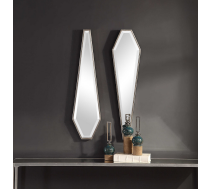

HONORMILL

NEED ASSISTANCE OR CUSTOM QUOTE? CALL: 212-560-5977 www.HONORMILL.com

Sabera Mirrors, S/2

\$310.00

Description

This contemporary design, forged in delicate iron, lends itself to creative displays whether you show it in a set, or in multiple pairs, boasting a rich, metallic silver leaf finish. Mirror is beveled. Hangs vertical only.

Additional Information

SKU	#09443
Dimensions	10 w x 36 h x 2 d (in)