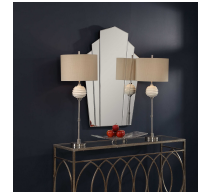

HONORMILL

NEED ASSISTANCE OR CUSTOM QUOTE? CALL: 212-560-5977 www.HONORMILL.com

Inez Frameless Mirror

\$524.00

Description

Showcasing an ornate design, this art-deco inspired mirror features a frameless style with polished edges. The piece includes five geometric panels, each with a 1/4" bevel.

Additional Information

SKU	#09461
Dimensions	32 w x 45 h x 1 d (in)