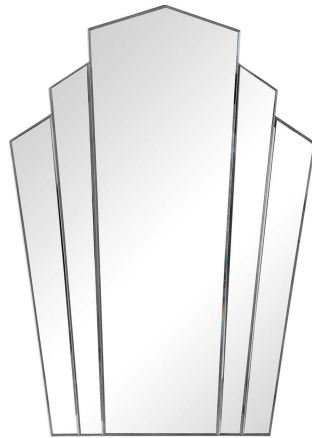

HONORMILL

NEED ASSISTANCE OR CUSTOM QUOTE? CALL: 212-560-5977 www.HONORMILL.com

Inez Frameless Mirror

\$524.00

Description

Showcasing an ornate design, this art-deco inspired mirror features a frameless style with polished edges. The piece includes five geometric panels, each with a 1/4" bevel.

Additional Information

SKU	#09461
Dimensions	32 w x 45 h x 1 d (in)