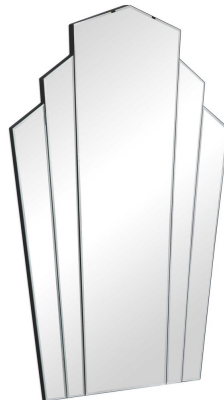

HONORMILL

NEED ASSISTANCE OR CUSTOM QUOTE? CALL: 212-560-5977 www.HONORMILL.com

Inez Frameless Mirror

\$524.00

Description

Showcasing an ornate design, this art-deco inspired mirror features a frameless style with polished edges. The piece includes five geometric panels, each with a 1/4" bevel.

Additional Information

SKU	#09461
Dimensions	32 w x 45 h x 1 d (in)