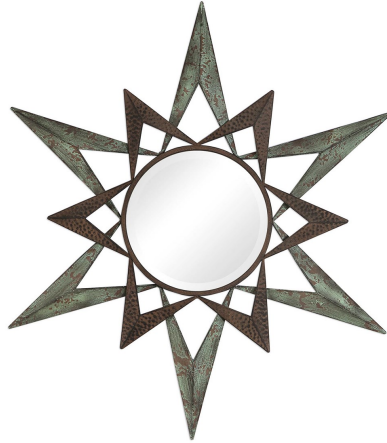

## Amary Round Mirror

\$233.00

### Description

This iron starburst mirror features an overlapping open frame design finished in a two tone textured rust mixed with a heavily distressed aged green patina wash. The 1" bevel mirror completes this rustic farmhouse design.