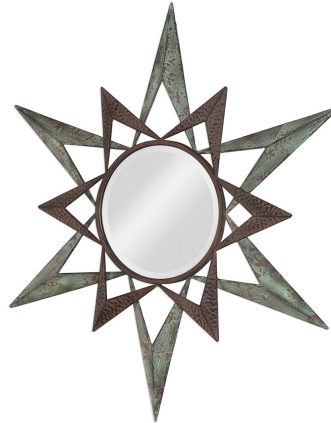

## Amary Round Mirror

\$233.00

### Description

This iron starburst mirror features an overlapping open frame design finished in a two tone textured rust mixed with a heavily distressed aged green patina wash. The 1" bevel mirror completes this rustic farmhouse design.