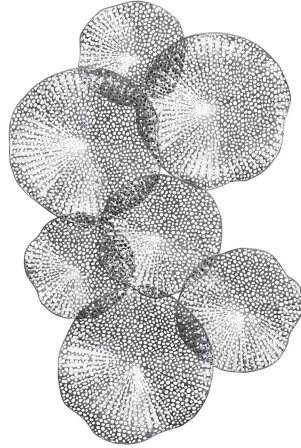

HONORMILL

NEED ASSISTANCE OR CUSTOM QUOTE? CALL: 212-560-5977 www.HONORMILL.com

Ripley Metal Wall Art, Pewter

\$368.00

Description

Resembling layered lotus leaves, this pierced metal wall art is finished in a metallic pewter. May hang horizontal or vertical.

Additional Information

SKU	#04210
Dimensions	47 w x 26 h x 4 d (in)