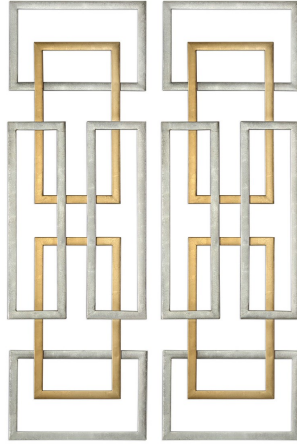

## Aerin Metal Wall Panels, S/2

\$411.00

### Description

Overlapping, geometric rectangles creating a contemporary look in a two toned finish combination of lightly antiqued gold and silver leaf. May be hung horizontal or vertical.

### Additional Information

SKU	#04145
Dimensions	16 w x 51 h x 1 d (in)