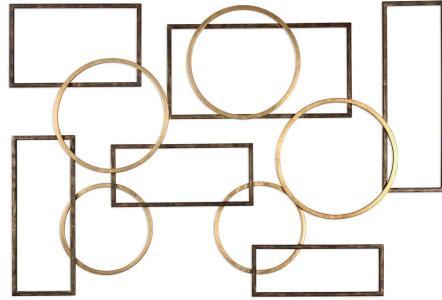

HONORMILL

NEED ASSISTANCE OR CUSTOM QUOTE? CALL: 212-560-5977 www.HONORMILL.com

Elias Metal Wall Decor

\$396.00

Description

A fun combination of iron circles and rectangles finished in rich, brushed bronze and gold leaf. A striking design to complete any setting. May be hung horizontal or vertical.

Additional Information

SKU	#04062
Dimensions	40 w x 60 h x 2 d (in)