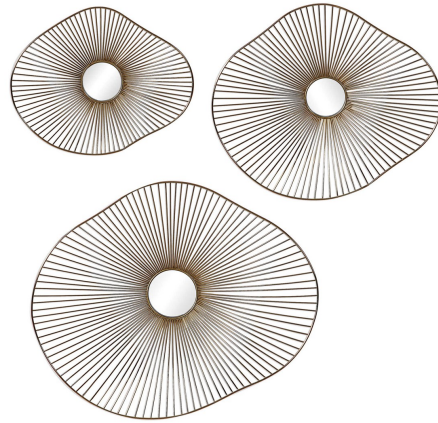

## Avarie Metal Wall Art, S/3

\$619.00

### Description

This contemporary set of 3 metal wall art features 3-dimensional organically curved shapes with radiating metal spokes, finished in a plated gold with mirrored center accents. Sizes: Sm-16x13x2, Med-20x18x3, Lg-25x21x3

### Additional Information

SKU	#04182
Dimensions	25 w x 21 h x 3 d (in)