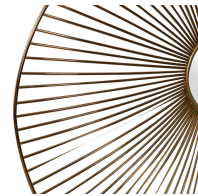

### Description

This contemporary set of 3 metal wall art features 3-dimensional organically curved shapes with radiating metal spokes, finished in a plated gold with mirrored center accents. Sizes: Sm-16x13x2, Med-20x18x3, Lg-25x21x3