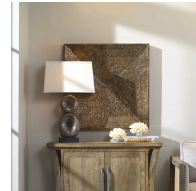

HONORMILL

NEED ASSISTANCE OR CUSTOM QUOTE? CALL: 212-560-5977 www.HONORMILL.com

Blaise Metal Wall Decor

\$282.00

Description

Beveled iron with pierced accents throughout, finished in a hand applied heavily antiqued bronze.

Additional Information

SKU	#04170
Dimensions	32 w x 32 h x 3 d (in)