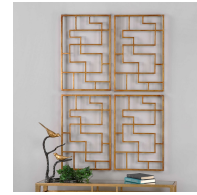

## Quaid Metal Wall Panels, S/2

\$238.00

### Description

Featuring a geometric maze design, this wall art is made of hand forged metal with a heavily antiqued gold leaf finish. Will make a striking display on any wall. Two sets of two are shown.