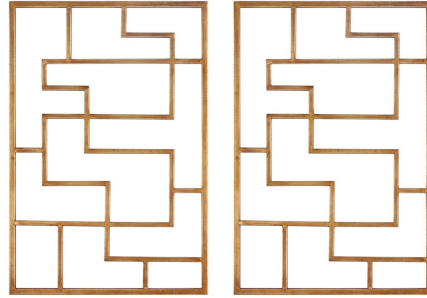

### Description

Featuring a geometric maze design, this wall art is made of hand forged metal with a heavily antiqued gold leaf finish. Will make a striking display on any wall. Two sets of two are shown.

### Additional Information

SKU	#04032
Dimensions	16 w x 24 h x 1 d (in)