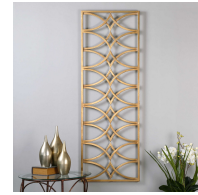

HONORMILL

NEED ASSISTANCE OR CUSTOM QUOTE? CALL: 212-560-5977 www.HONORMILL.com

Azalea Metal Wall Panel

\$425.00

Description

Hand forged metal finished in a lightly antiqued gold leaf. May be hung horizontal or vertical.

Additional Information

SKU	#07070
Dimensions	24 w x 72 h x 1 d (in)