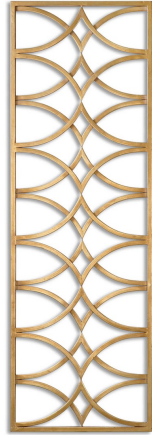

HONORMILL

NEED ASSISTANCE OR CUSTOM QUOTE? CALL: 212-560-5977 www.HONORMILL.com

Azalea Metal Wall Panel

\$425.00

Description

Hand forged metal finished in a lightly antiqued gold leaf. May be hung horizontal or vertical.

Additional Information

SKU	#07070
Dimensions	24 w x 72 h x 1 d (in)