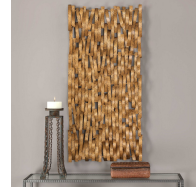

HONORMILL

NEED ASSISTANCE OR CUSTOM QUOTE? CALL: 212-560-5977 www.HONORMILL.com

Diego Metal Wall Panel

\$425.00

Description

Iron strapping individually laid and hand curled to create a 3-dimensional effect, finished in a heavily antiqued gold. May be hung horizontal or vertical.

Additional Information

SKU	#04149
Dimensions	26 w x 56 h x 2 d (in)