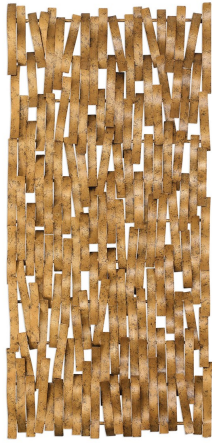

HONORMILL

NEED ASSISTANCE OR CUSTOM QUOTE? CALL: 212-560-5977 www.HONORMILL.com

Diego Metal Wall Panel

\$425.00

Description

Iron strapping individually laid and hand curled to create a 3-dimensional effect, finished in a heavily antiqued gold. May be hung horizontal or vertical.

Additional Information

SKU	#04149
Dimensions	26 w x 56 h x 2 d (in)