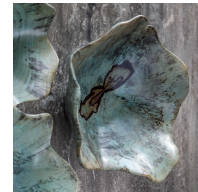

HONORMILL

NEED ASSISTANCE OR CUSTOM QUOTE? CALL: 212-560-5977 www.HONORMILL.com

Teo Wood Wall Decor, S/3

\$554.00

Description

This set of three wood wall art features naturally spalted tamarind wood, finished in a soft Caribbean blue. Because each is individually handcrafted, sizes may vary. Cracks and variations in the grain are natural to this type of wood. Sizes: Sm-10x10x5, Med-15x15x7, Lg-16x16x7