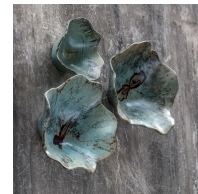

HONORMILL

NEED ASSISTANCE OR CUSTOM QUOTE? CALL: 212-560-5977 www.HONORMILL.com

Teo Wood Wall Decor, S/3

\$554.00

Description

This set of three wood wall art features naturally spalted tamarind wood, finished in a soft Caribbean blue. Because each is individually handcrafted, sizes may vary. Cracks and variations in the grain are natural to this type of wood. Sizes: Sm-10x10x5, Med-15x15x7, Lg-16x16x7