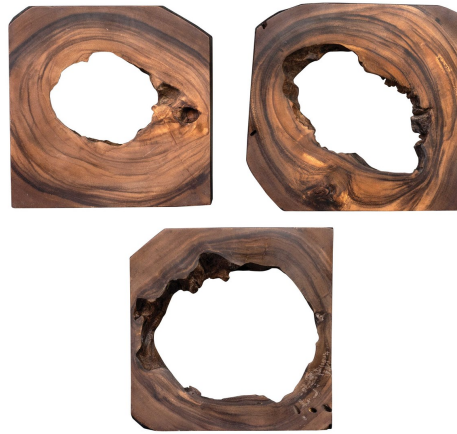

HONORMILL

NEED ASSISTANCE OR CUSTOM QUOTE? CALL: 212-560-5977 www.HONORMILL.com

Adlai Wood Wall Art, S/6

\$335.00

Description

This set of six wood wall art features solid character rich suar wood finished in a rich coffee brown. Because each is individually handcrafted, natural variation will occur from piece to piece.

Additional Information

SKU	#04207
Dimensions	12 w x 12 h x 2 d (in)