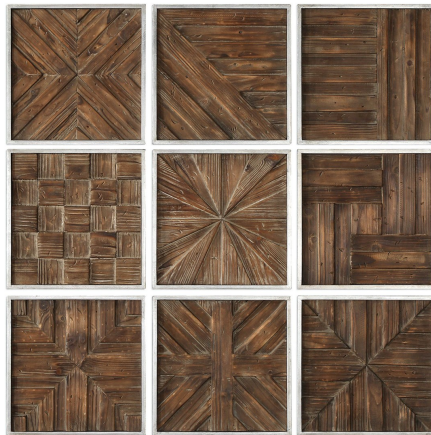

## Bryndle Squares Wood Wall Decor S/9

\$448.00

### Description

A collage of unique 3-dimensional pieced patterns of rustic distressed fir wood, framed in silver leaf.