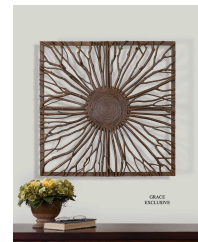

HONORMILL

NEED ASSISTANCE OR CUSTOM QUOTE? CALL: 212-560-5977 www.HONORMILL.com

Josiah Wood Wall Decor

\$226.00

Description

This decorative wall art features real wooden branches with burnished edges and light gray accents woven onto a wooden frame.

Additional Information

SKU	#13777
Dimensions	27 w x 27 h x 2 d (in)