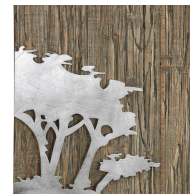

HONORMILL

NEED ASSISTANCE OR CUSTOM QUOTE? CALL: 212-560-5977 www.HONORMILL.com

Safari Views Metal Wall Decor, S/3

\$539.00

Description

Intricate laser cut iron with a lightly burnished silver leaf finish over rustic fir wood panels.