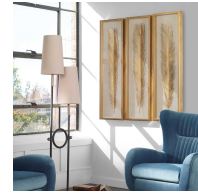

HONORMILL

NEED ASSISTANCE OR CUSTOM QUOTE? CALL: 212-560-5977 www.HONORMILL.com

Palma Shadow Box, S/3

\$746.00

Description

This set of 3 shadow box art features gold finished Sago palm leaf replicas, set on a neutral linen background with hand applied gold leaf frames.

Additional Information

SKU

#04176

Dimensions

14 w x 48 h x 3 d (in)