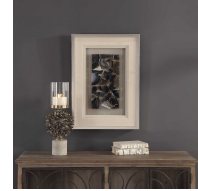

HONORMILL

NEED ASSISTANCE OR CUSTOM QUOTE? CALL: 212-560-5977 www.HONORMILL.com

Seana Shadow Box

\$371.00

Description

A collection of natural agate stones in tones of cool blues and tans, set under multi-layered matting in flecked oatmeal linen and encased in a brushed silver pine shadow box. Each piece will vary slightly.

Additional Information

SKU	#04162
Dimensions	20 w x 28 h x 2 d (in)