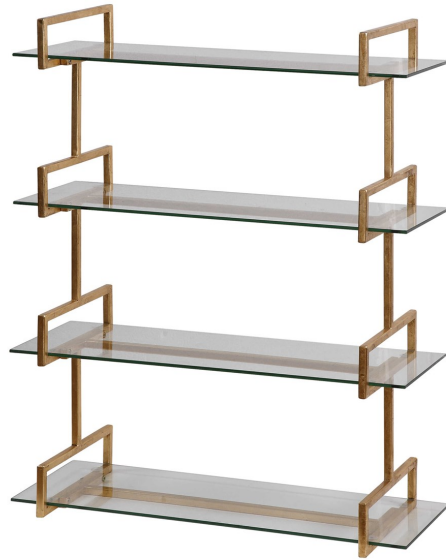

HONORMILL

NEED ASSISTANCE OR CUSTOM QUOTE? CALL: 212-560-5977 www.HONORMILL.com

Auley Wall Shelf

\$697.00

Description

Add elegance as well as functionality to your room with this iron wall shelf featuring an antiqued, gold leaf finish. Durable, 1/4" thick floating tempered glass shelves.

Additional Information

SKU	#04038
Dimensions	32 w x 40 h x 12 d (in)