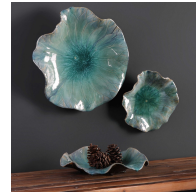

HONORMILL

NEED ASSISTANCE OR CUSTOM QUOTE? CALL: 212-560-5977 www.HONORMILL.com

Abella Ceramic Wall Decor, S/3

\$310.00

Description

A trio of ceramic flowers with detailed veining, glazed in fresh Caribbean tones. May be hung on wall or used as tabletop accessory. Sizes: Sm-11x3x11, Med-15x3x15, Lg-18x4x18