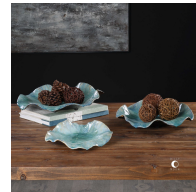

HONORMILL

NEED ASSISTANCE OR CUSTOM QUOTE? CALL: 212-560-5977 www.HONORMILL.com

Abella Ceramic Wall Decor, S/3

\$310.00

Description

A trio of ceramic flowers with detailed veining, glazed in fresh Caribbean tones. May be hung on wall or used as tabletop accessory. Sizes: Sm-11x3x11, Med-15x3x15, Lg-18x4x18

Additional Information

SKU	#04100
Dimensions	18 w x 18 h x 4 d (in)