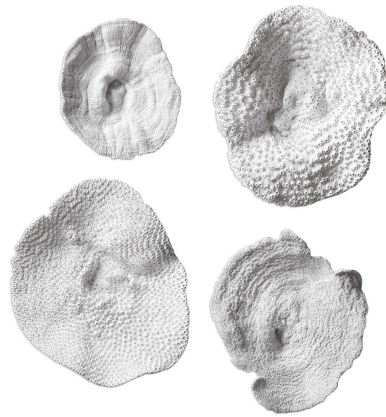

HONORMILL

NEED ASSISTANCE OR CUSTOM QUOTE? CALL: 212-560-5977 www.HONORMILL.com

Sea Coral Wall Decor, S/4

\$335.00

Description

Heavily textured to mimic live sea coral and finished in antiqued white. These may be hung on a wall, with attached hangers, or displayed as table top accessories. Sizes: Sm-10x9x3, Med-13x11x3, Lg-15x13x5, L-Lg-16x14x4

Additional Information

| | |
|------------|------------------------|
| SKU | #20170 |
| Dimensions | 16 w x 14 h x 4 d (in) |