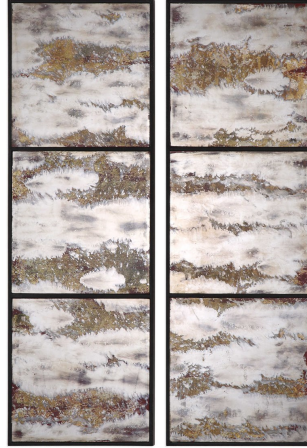

HONORMILL

NEED ASSISTANCE OR CUSTOM QUOTE? CALL: 212-560-5977 www.HONORMILL.com

Rahila Mirrored Wall Panels, S/2

\$448.00

Description

Each panel features three mirrors with a heavily oxidized, antiqued mirror in deep earth tones. May be hung horizontal or vertical.

Additional Information

SKU	#04099
Dimensions	14 w x 42 h x 1 d (in)