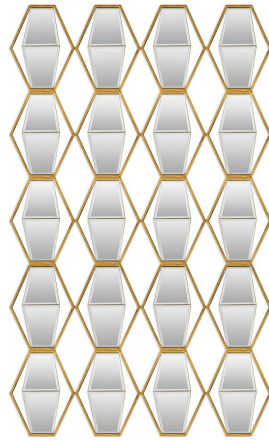

## Jillian Mirrored Wall Decor

\$613.00

### Description

Petite iron frame finished in metallic gold leaf, featuring suspended beveled mirrors in a 3-dimensional angled profile. May be hung horizontal or vertical.

## Additional Information

SKU	#04151
Dimensions	32 w x 52 h x 2 d (in)