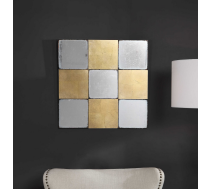

## Breena Mirrored Wall Decor

\$235.00

### Description

A modern wall decor piece featuring a combination of hand applied gold leaf, contrasting with mirrored accents, each with antiqued edge details.