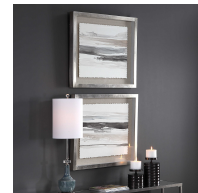

HONORMILL

NEED ASSISTANCE OR CUSTOM QUOTE? CALL: 212-560-5977 www.HONORMILL.com

Neutral Landscape Framed Prints, S/2

\$568.00

Description

These abstract watercolors add transitional style to a space. Each piece features light gray, charcoal, and white hues on deckled parchment, set against an oatmeal linen background. Each original watercolor is placed in a champagne silver shadow box frame under protective glass. This artwork may be hung horizontal or vertical.

Additional Information

SKU	#36114
Dimensions	26 w x 30 h x 2 d (in)