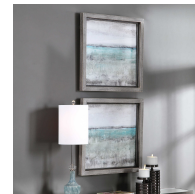

HONORMILL

NEED ASSISTANCE OR CUSTOM QUOTE? CALL: 212-560-5977 www.HONORMILL.com

Aqua Horizon Framed Prints, S/2

\$568.00

Description

These framed landscape prints showcase shades of aqua, sea foam green, light gray, and ivory with a rustic gray frame accented by heavy distressing and a bronze inner lip. Each print is placed under protective glass.

Additional Information

SKU	#51114
Dimensions	27 w x 27 h x 2 d (in)