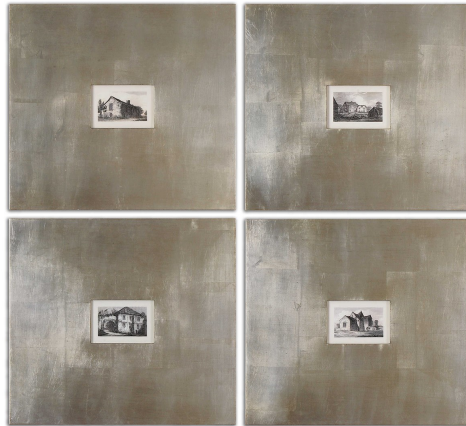

HONORMILL

NEED ASSISTANCE OR CUSTOM QUOTE? CALL: 212-560-5977 www.HONORMILL.com

Historical Buildings Framed Prints, S/4

\$380.00

Description

These vintage, architectural prints showcase a simple, black and white color scheme. These prints are surrounded by an elegant 8" wide frame with a champagne silver leaf base and a light brown glaze. Each print is placed under protective glass.

Additional Information

SKU	#41295
Dimensions	23 w x 21 h x 1 d (in)