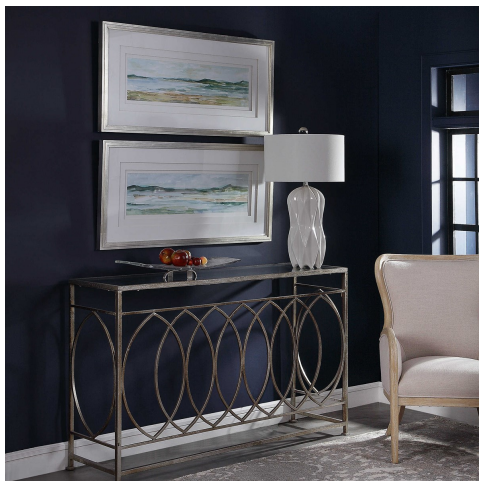

HONORMILL

NEED ASSISTANCE OR CUSTOM QUOTE? CALL: 212-560-5977 www.HONORMILL.com

Panoramic Seascape Framed Prints, S/2

\$556.00

Description

These watercolor, coastal art prints are completed using soothing tones. Shades of green, light blue, cream, white, brown, and sand make up each print. Each print is triple matted with spacers in between each mat to create a 3-dimensional effect. Champagne silver frames with raised accents complete each piece. Each print is placed under protective glass.

Additional Information

SKU	#41594
Dimensions	46 w x 22 h x 2 d (in)