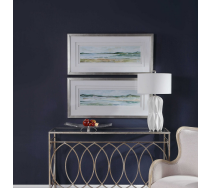

HONORMILL

NEED ASSISTANCE OR CUSTOM QUOTE? CALL: 212-560-5977 www.HONORMILL.com

Panoramic Seascape Framed Prints, S/2

\$556.00

Description

These watercolor, coastal art prints are completed using soothing tones. Shades of green, light blue, cream, white, brown, and sand make up each print. Each print is triple matted with spacers in between each mat to create a 3-dimensional effect. Champagne silver frames with raised accents complete each piece. Each print is placed under protective glass.

Additional Information

SKU	#41594
Dimensions	46 w x 22 h x 2 d (in)