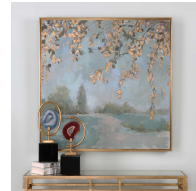

## Peaceful Hand Painted Canvas

\$368.00

### Description

A tranquil nature scene is portrayed in this hand painted landscape on canvas. Sophisticated shades of blue, green, and gray are complimented by bright, gold leaf accents for added glamour. An elegant, gold frame with pale gray undertones surrounds the canvas. Due to the handcrafted nature of this artwork, each piece may have subtle differences.