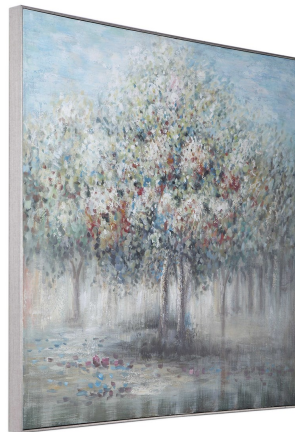

### Description

Traditional style radiates from this hand painted, impressionist-style landscape on canvas. Muted shades of blue, green, and black are accented by bright orange and raspberry hues in a stippled brushstroke style. A metallic silver gallery frame completes this piece. Due to the handcrafted nature of this artwork, each piece may have subtle differences.