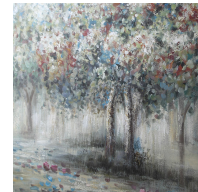

### Description

Traditional style radiates from this hand painted, impressionist-style landscape on canvas. Muted shades of blue, green, and black are accented by bright orange and raspberry hues in a stippled brushstroke style. A metallic silver gallery frame completes this piece. Due to the handcrafted nature of this artwork, each piece may have subtle differences.