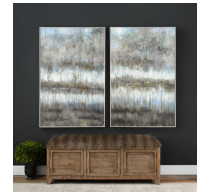

## Gray Reflections Hand Painted Canvases, S/2

\$653.00

### Description

These neutral landscapes on canvas are versatile art pieces that transcend multiple styles. Each hand painted piece features shades of blue, silver, bronze, white, and gray. The canvases are stretched and attached to wooden stretchers and are completed by silver leaf gallery frames. Due to the handcrafted nature of this artwork, each piece may have subtle differences.