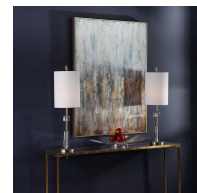

HONORMILL

NEED ASSISTANCE OR CUSTOM QUOTE? CALL: 212-560-5977 www.HONORMILL.com

Wave After Wave Hand Painted Canvas

\$396.00

Description

Reminiscent of sea foam washing onto the sand, this coastal abstract on canvas showcases an eye-catching contrasting composition. The top of the artwork features sea foam green and turquoise shades that change to dark bronze, ochre, and gold leaf tones. Each canvas is stretched over a wooden frame and surrounded by a textured, champagne silver gallery frame. Due to the handcrafted nature of this artwork, each piece may have subtle differences.

Additional Information

SKU	#37003
Dimensions	37 w x 49 h x 2 d (in)