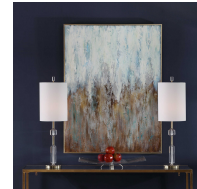

HONORMILL

NEED ASSISTANCE OR CUSTOM QUOTE? CALL: 212-560-5977 www.HONORMILL.com

Wave After Wave Hand Painted Canvas

\$396.00

Description

Reminiscent of sea foam washing onto the sand, this coastal abstract on canvas showcases an eye-catching contrasting composition. The top of the artwork features sea foam green and turquoise shades that change to dark bronze, ochre, and gold leaf tones. Each canvas is stretched over a wooden frame and surrounded by a textured, champagne silver gallery frame. Due to the handcrafted nature of this artwork, each piece may have subtle differences.

Additional Information

SKU	#37003
Dimensions	37 w x 49 h x 2 d (in)