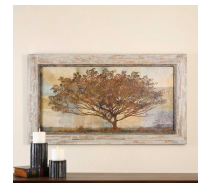

HONORMILL

NEED ASSISTANCE OR CUSTOM QUOTE? CALL: 212-560-5977 www.HONORMILL.com

Autumn Radiance Sepia Oil Reproduction

\$497.00

Description

Reminiscent of the African Marula tree, this oil reproduction features a hand applied brushstroke finish. Light gray and slate blue shades are highlighted by various sepia tones in this landscape artwork. The frame resembles reclaimed wood, with light wood undertones, a pale blue-gray and taupe paint, and an all over gray wash. The inner lip is raised and has a distressed, dark brown wood undertone.