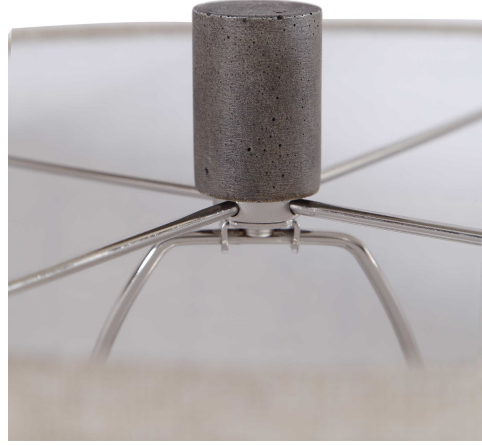

HONORMILL

NEED ASSISTANCE OR CUSTOM QUOTE? CALL: 212-560-5977 www.HONORMILL.com

Pelia Table Lamp

\$403.00

Description

This table lamp design features a ceramic base with a global, bohemian flair, finished in a light aqua blue crackle glaze with light gray textured pattern. The foot and neck have a porous texture, finished in a warm concrete look. A hardback drum shade in beige linen fabric with natural slubbing completes this piece.

Additional Information

SKU	#26228-1
Dimensions	28h, shade 10h x 17 dia. (in)