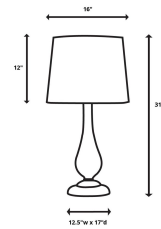

HONORMILL

NEED ASSISTANCE OR CUSTOM QUOTE? CALL: 212-560-5977 www.HONORMILL.com

Lamone Table Lamp

$368.00

Description

Lightly hammered, midnight blue glass accented with polished nickel plated details. The round, tapered, hardback shade is a beige linen fabric with light slubbing.

Additional Information

SKU	#27104
Dimensions	31h, shade 12h x 18 dia. (in)