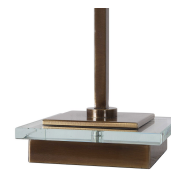

HONORMILL

NEED ASSISTANCE OR CUSTOM QUOTE? CALL: 212-560-5977 www.HONORMILL.com

Volante Table Lamp

\$292.00

Description

Sleek, modern lines complete this sophisticated design featuring a delicate iron base finished in a plated antique brass, accented with a thick crystal slab and a heavy disk finial. A round hardback drum shade in a black linen fabric completes this versatile piece.

Additional Information

SKU	#29684-1
Dimensions	34h, shade 9h x 9 dia. (in)