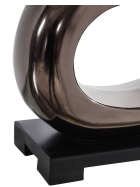

HONORMILL

NEED ASSISTANCE OR CUSTOM QUOTE? CALL: 212-560-5977 www.HONORMILL.com

Feldman Table Lamp

\$204.00

Description

Showcasing a modern style, this table lamp design has an open circular ceramic base finished in a metallic bronze glaze with aged black accents. The rectangle hardback shade is made from a rust dark beige linen fabric with natural slubbing and rounded corners.

Additional Information

SKU	#26221-1
Dimensions	22h, shade 11h x 15w x 9d (in)