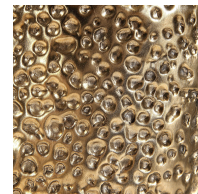

HONORMILL

NEED ASSISTANCE OR CUSTOM QUOTE? CALL: 212-560-5977 www.HONORMILL.com

Galaxia Table Lamp

\$351.00

Description

This ceramic lamp is finished metallic gold glaze, featuring a porous texture, accented with a thick crystal foot. The round hardback drum shade is a beige linen fabric.

Additional Information

SKU	#27810-1
Dimensions	24h, shade 9h x 16 dia. (in)