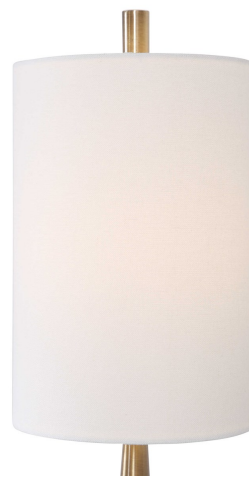

HONORMILL

NEED ASSISTANCE OR CUSTOM QUOTE? CALL: 212-560-5977 www.HONORMILL.com

Minette Buffet Lamp

\$371.00

Description

Transitional in design, this buffet lamp has a tapered base finished in a plated antique brass, accented with a polished white marble detail. This piece has a white linen hardback drum shade.

Additional Information

SKU	#29691-1
Dimensions	40h, shade 13h x 9 dia. (in)