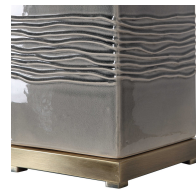

HONORMILL

NEED ASSISTANCE OR CUSTOM QUOTE? CALL: 212-560-5977 www.HONORMILL.com

Covey Buffet Lamp

\$215.00

Description

A contemporary style emanates from this ceramic base that features wavy embossing that has a subtle organic feel, finished in a warm gray glaze, accented with plated antique brass

details. A rectangular hardback shade in light beige linen with natural slubbing compliments this piece.

Additional Information

SKU	#29680-1
Dimensions	32h, shade 17h x 10 dia. (in)