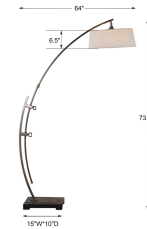

HONORMILL

NEED ASSISTANCE OR CUSTOM QUOTE? CALL: 212-560-5977 www.HONORMILL.com

Calogero Floor Lamp

\$616.00

Description

This floor lamp features an adjustable, large steel arc, finished in a plated, dark oxidized bronze, resting on a matte black foot. The suspended, tapered round shade is a light beige linen fabric with natural slubbing. The shade also pivots in an upward angle.

Additional Information

SKU	#28135-1
Dimensions	74h, shade 7h x 18 dia. (in)