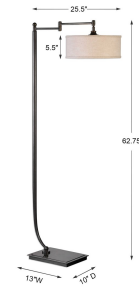

### Description

Tapered metal base finished in a plated dark bronze accented with an oxidized bronze foot plate featuring a pivoting shade arm. The suspended round drum shade is a beige linen fabric with natural slubbing.

### Additional Information

SKU	#28080-1
Dimensions	63h, shade 6h x 14 dia. (in)