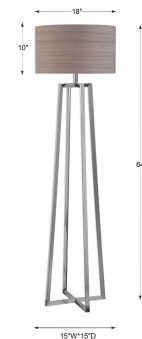

HONORMILL

NEED ASSISTANCE OR CUSTOM QUOTE? CALL: 212-560-5977 www.HONORMILL.com

Keokee Floor Lamp

\$613.00

Description

Slightly tapered in stature these triangular shaped legs are crafted out of polished stainless steel. The round hardback drum shade is a textured, taupe gray linen fabric.

Additional Information

SKU	#28111
Dimensions	64h, shade 10h x 18 dia. (in)