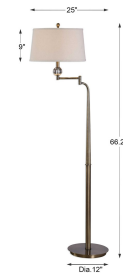

### Description

Tapered steel base, finished in a plated antique brass, featuring a gracefully curved top and rotating shade arm, with a crystal ball accent. The tapered round hardback shade is a beige linen fabric with natural slubbing.

### Additional Information

SKU	#28106
Dimensions	66h, shade 9h x 16 dia. (in)