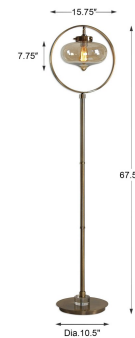

## Namura Floor Lamp

\$462.00

### Description

Thick metal base finished in an antiqued plated brass, surrounding a suspended, light amber glass globe, accented with crystal details.

### Additional Information

SKU	#28154-1
Dimensions	68h, shade 8h x 0 dia. (in)