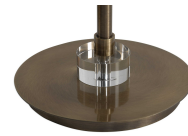

### Description

Thick metal base finished in an antiqued plated brass, surrounding a suspended, light amber glass globe, accented with crystal details.

### Additional Information

SKU	#28154-1
Dimensions	68h, shade 8h x 0 dia. (in)